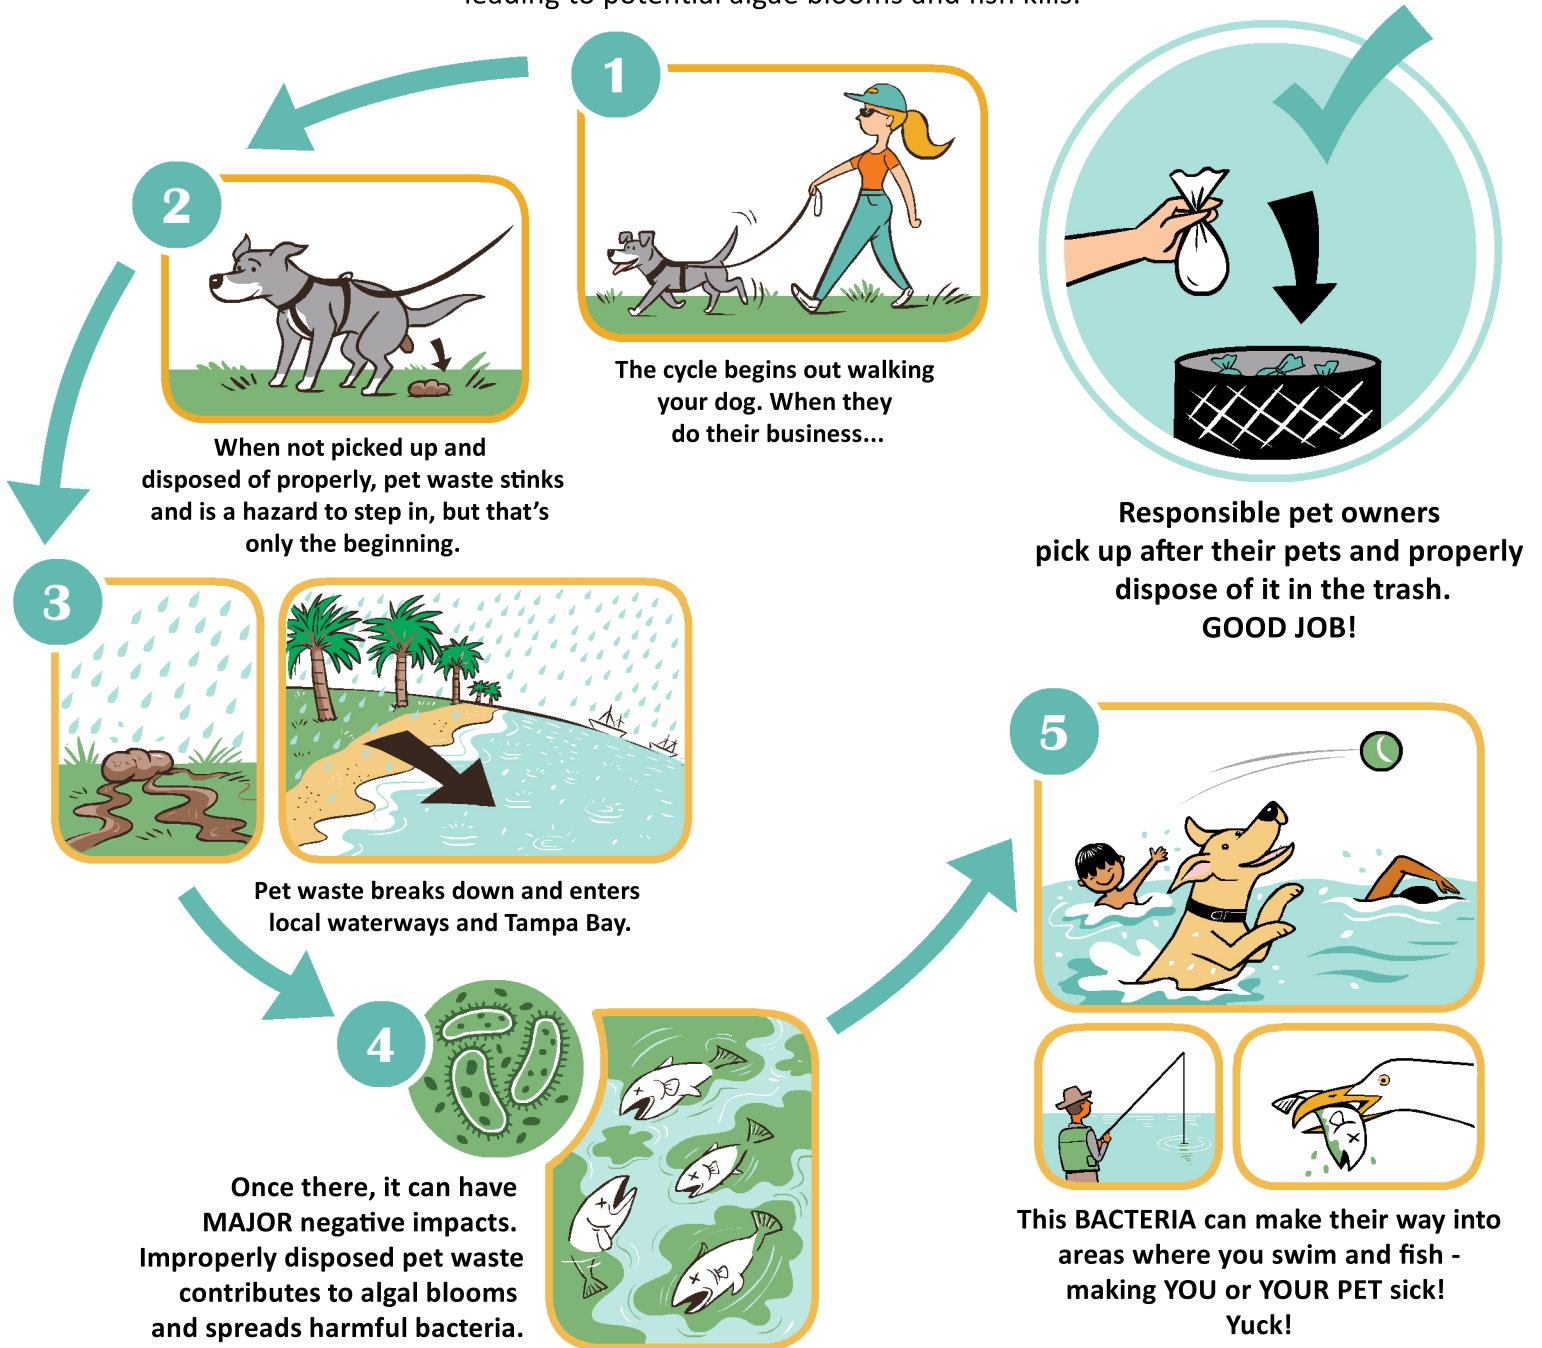

The Life Cycle of PET WASTE

You can help prevent POO-LUTION by picking up after your dog.

Every day in the Tampa Bay area, about 125 tons of pet waste is deposited on the ground that can add up to a pile of problems. Unscoped pet waste not only increases health risks to humans and other pets, it greatly impacts local water bodies with excess nutrients, leading to potential algae blooms and fish kills.

Pick up and dispose of your dog's waste. EVERY DAY, EVERY TIME.

Here's to a healthier St. Petersburg - PEOPLE, PETS, and TAMPA BAY!

Proper disposal is required by St. Petersburg, FL City Ordinance Section 4-56.